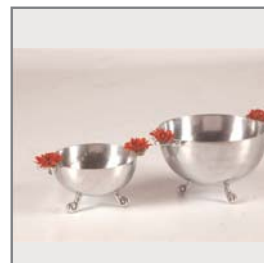

M 004 = R35.00
Traditional Aluminium Bowl
(L) 53 x (W) 12 x (D) 6 cm

M 005 = R30.00
Aluminium Cooler
(L) 41 x (W)14.5 x (D) 13

M 006 = R20.00
Scoop Bowl
(L) 20 x (W) 15 cm

M 007 = R30.00
Antique bowl with handles
(H) 17.5 x (W) 19.cm

M 008 = R25.00
Short Aluminium dish on feet
(H) 7.5 x (L) 61 x (W) 9,5

M 009 = R48.00
Round bowl with feet
(H) 11,5 x (W) 29,5

M 010 = R30.00
Antique Silver Urn
(H) 21 x 8.5 cm

M 011 = R6.00
Silver Basket with Handle
(H) 10 cm

M 012 = R30.00
Planter
(L)40 x (W)1 5 x (D) 15 cm

M 013
Deep Round bowl with feet
Small: (H) 11 x (W) 18 cm
R 30.00
Large: (H) 16 x (W) 24 cm
R 50.00

M 014 = R50.00
Long Aluminium Dish on feet
(L) 61.5 x (W) 10 x (D) 8 cm