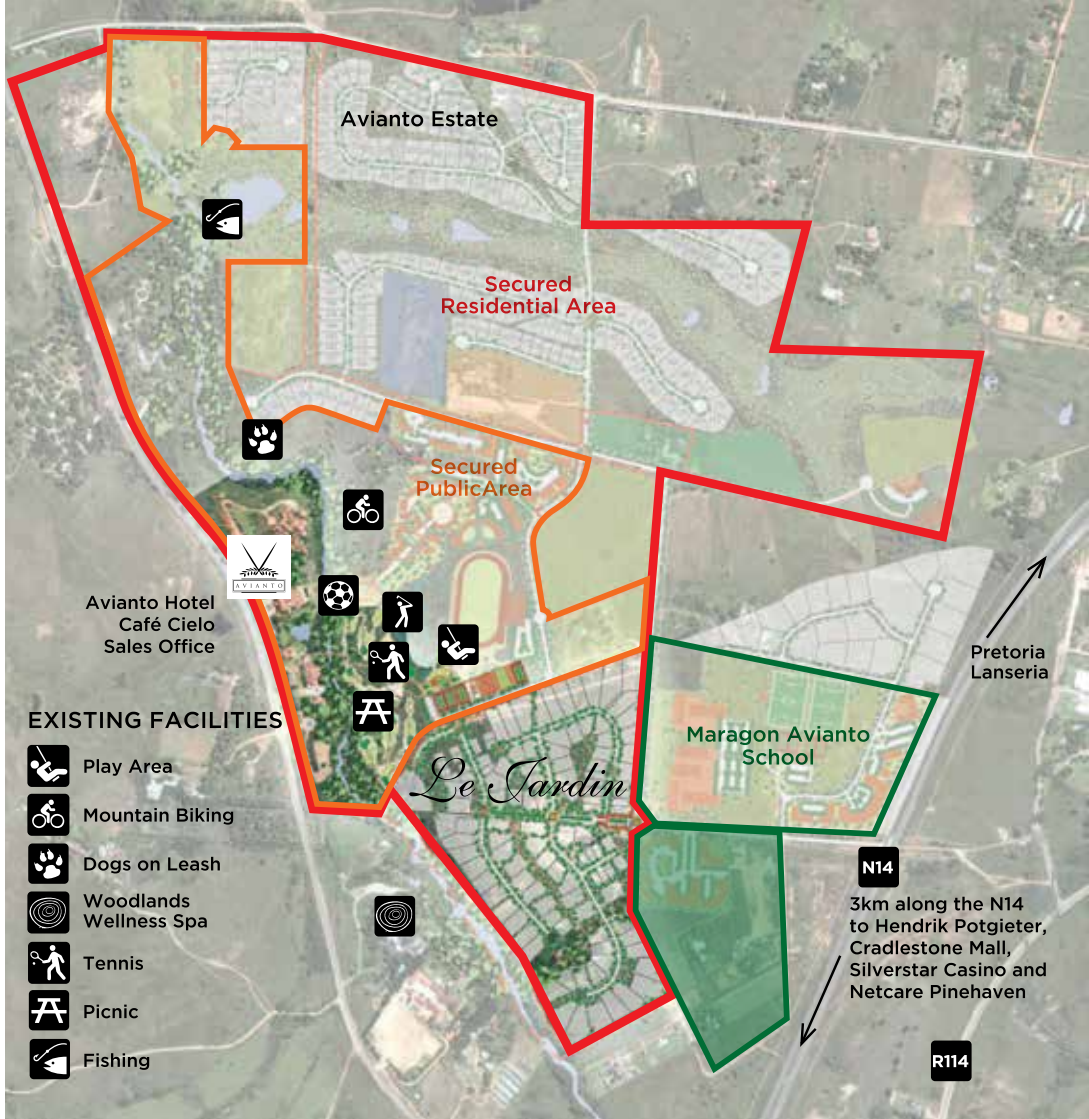

AVIANTO LIFESTYLE ESTATE

Sporting Facilities
 Maragon School
 Freehold
 Sectional Title
 Retirement Village
 Offices

EXISTING FACILITIES

-  Fishing
-  Picnic
-  Tennis
-  Woodlands Wellness Spa
-  Dogs on Leash
-  Mountain Biking
-  Play Area

N14
 3km along the N14 to Hendrik Potgieter, Cradlestone Mall, Silverstar Casino and Netcare Pinehaven

R114